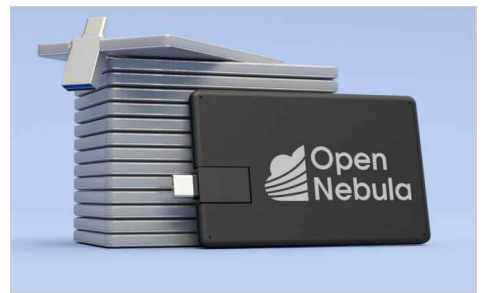

Ace

Our Ace USB Card is a fantastic custom flash drive that features dual USB connectors on one model - a Standard USB connector and a USB-C connector. You can seamlessly swivel the USB to use whichever connector you desire. Another popular feature is the large branding area on the front and back of the Ace USB Card. Perfect for displaying your logo, slogan, website address or any other information in true style.

Colours	
Lead Time	6 working days
Branding	<div style="display: flex; align-items: center; gap: 10px;"><div style="border: 1px solid black; padding: 5px; background-color: #76b82a; color: white; text-align: center;">SCREEN PRINTING  1 - 4 COLORS</div><div style="border: 1px solid black; padding: 5px; background-color: #2c7e90; color: white; text-align: center;">LASER ENGRAVING </div><div style="text-align: center;">INDIVIDUAL NAMING </div></div>
Branding Area	<div style="display: flex; justify-content: space-around;"><div style="text-align: center;">Screen Printing Area Front: 78.5mm X 47mm Area Back: 78.5mm X 47mm </div><div style="text-align: center;">Laser Engraving Area Front: 78.5mm X 47mm Area Back: 78.5mm X 47mm</div></div>
Dimensions and Weight	Length: 85.7mm (3.37 inches) Width: 54.1mm (2.13 inches) Height: 4.8mm (0.19 inches) Weight: 26.5 grams (0.93 ounces)