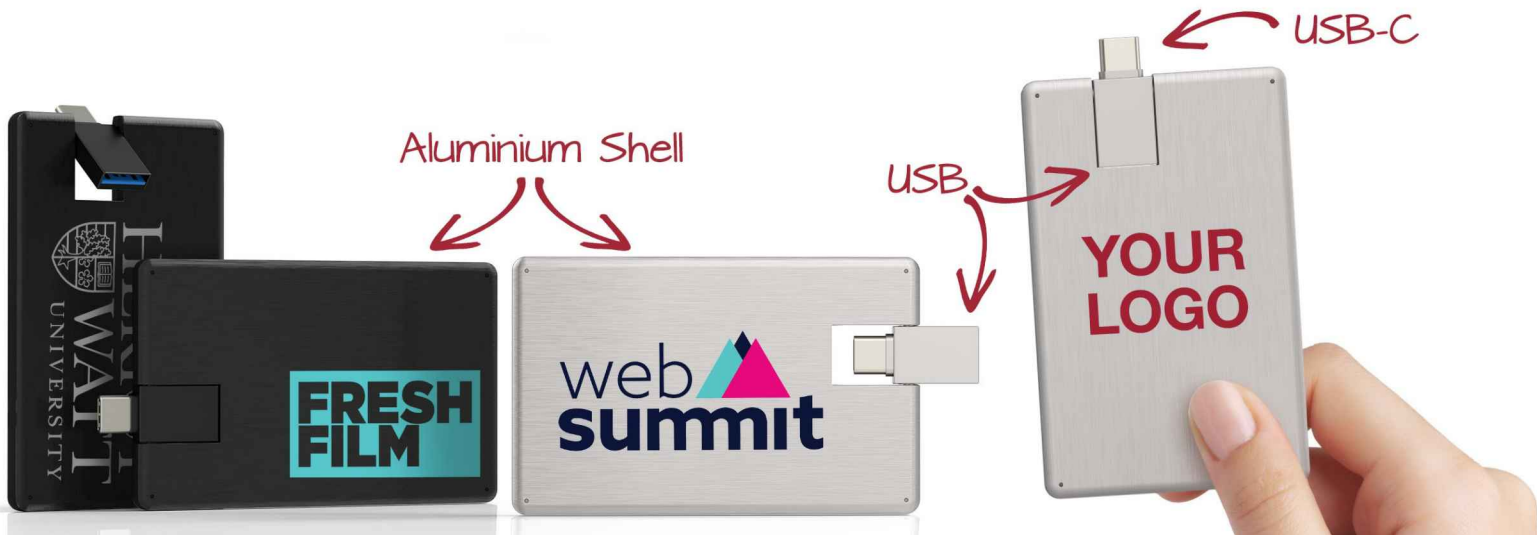

Ace

Our Ace USB Card is a fantastic custom flash drive that features dual USB connectors on one model - a Standard USB connector and a USB-C connector. You can seamlessly swivel the USB to use whichever connector you desire. Another popular feature is the large branding area on the front and back of the Ace USB Card. Perfect for displaying your logo, slogan, website address or any other information in true style.

Colours	
Lead Time	6 working days
Branding	<div style="display: flex; align-items: center; gap: 10px;"><div style="border: 1px solid black; padding: 5px; background-color: #76b82a; color: white; text-align: center;">SCREEN PRINTING  1 - 4 COLORS</div><div style="border: 1px solid black; padding: 5px; background-color: #2c7e90; color: white; text-align: center;">LASER ENGRAVING </div><div style="text-align: center;">INDIVIDUAL NAMING </div></div>
Branding Area	<div style="display: flex; justify-content: space-around;"><div style="text-align: center;">Screen Printing Area Front: 78.5mm X 47mm Area Back: 78.5mm X 47mm </div><div style="text-align: center;">Laser Engraving Area Front: 78.5mm X 47mm Area Back: 78.5mm X 47mm</div></div>
Dimensions and Weight	Length: 85.7mm (3.37 inches) Width: 54.1mm (2.13 inches) Height: 4.8mm (0.19 inches) Weight: 26.5 grams (0.93 ounces)