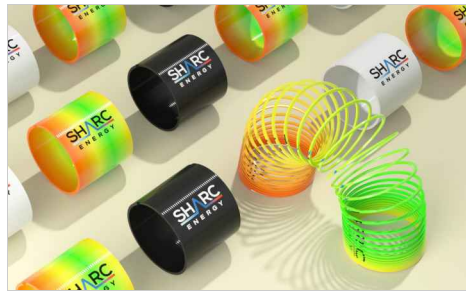

# Reel

The Reel spring toy is a popular and engaging way to showcase your brand in true style. Designed specifically for promotional purposes, the Reel features an enlarged area that we can brand with your logo, slogan and more. You can make it walk down stairs, wiggle in your hands and stretch it out and watch it spring back - a fantastic product for your next promotion, event or giveaway.

<b>Colours</b>	
<b>Lead Time</b>	10 working days
<b>Branding</b>	
<b>Branding Area</b>	<p><b>Photo Printing</b></p> <p>Area Front: 50mm X 25mm</p> 
<b>Dimensions and Weight</b>	<p>Height: 65mm (2.56 inches)</p> <p>Diameter: 74mm (2.91 inches)</p> <p>Weight: 44 grams (1.55 ounces)</p>