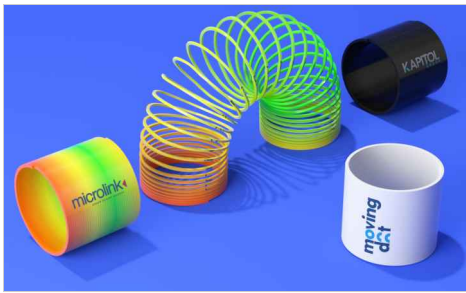

# Reel

The Reel spring toy is a popular and engaging way to showcase your brand in true style. Designed specifically for promotional purposes, the Reel features an enlarged area that we can brand with your logo, slogan and more. You can make it walk down stairs, wiggle in your hands and stretch it out and watch it spring back - a fantastic product for your next promotion, event or giveaway.

<b>Colours</b>	
<b>Lead Time</b>	10 working days
<b>Branding</b>	
<b>Branding Area</b>	<p><b>Photo Printing</b></p> <p>Area Front: 50mm X 25mm</p> 
<b>Dimensions and Weight</b>	<p>Height: 65mm (2.56 inches)</p> <p>Diameter: 74mm (2.91 inches)</p> <p>Weight: 44 grams (1.55 ounces)</p>