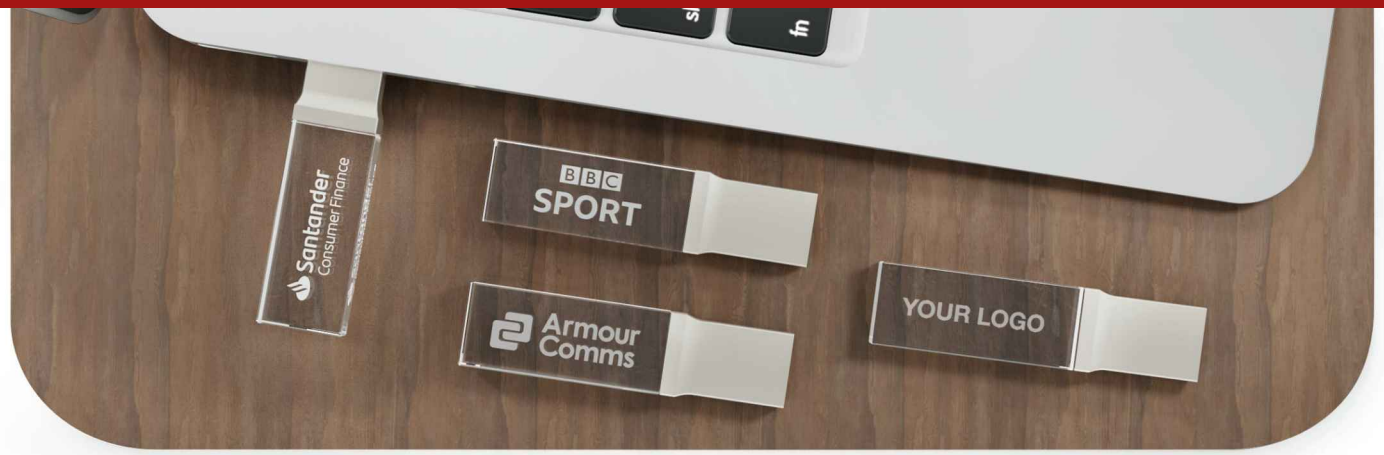

Crystal

Our Crystal USB Flash Drive features a striking K9 glass shell, Laser Engraved 'inside the glass' with your logo in 2 dimensions. The K9-rated glass is known for its exceptional clarity and durability, which makes it ideal for daily usage. The edges and corners of the Flash Drive have been polished and smoothed to ensure easily handling.

Capacities	2GB, 4GB, 8GB, 16GB, 32GB, 64GB, 128GB
Colours	●
Lead Time	7 working days
Branding	<div style="display: flex; align-items: center;"><div style="text-align: center;"><p>LASER ENGRAVING</p></div><div style="margin-left: 20px;"><p>INDIVIDUAL NAMING</p></div></div>
Branding Area	<p>Laser Engraving</p> <p>Area Side: 26mm X 9mm</p> 
Dimensions and Weight	<p>Length: 53.2mm (2.09 inches)</p> <p>Width: 13.6mm (0.54 inches)</p> <p>Height: 6mm (0.24 inches)</p> <p>Weight: 9.5 grams (0.34 ounces)</p>