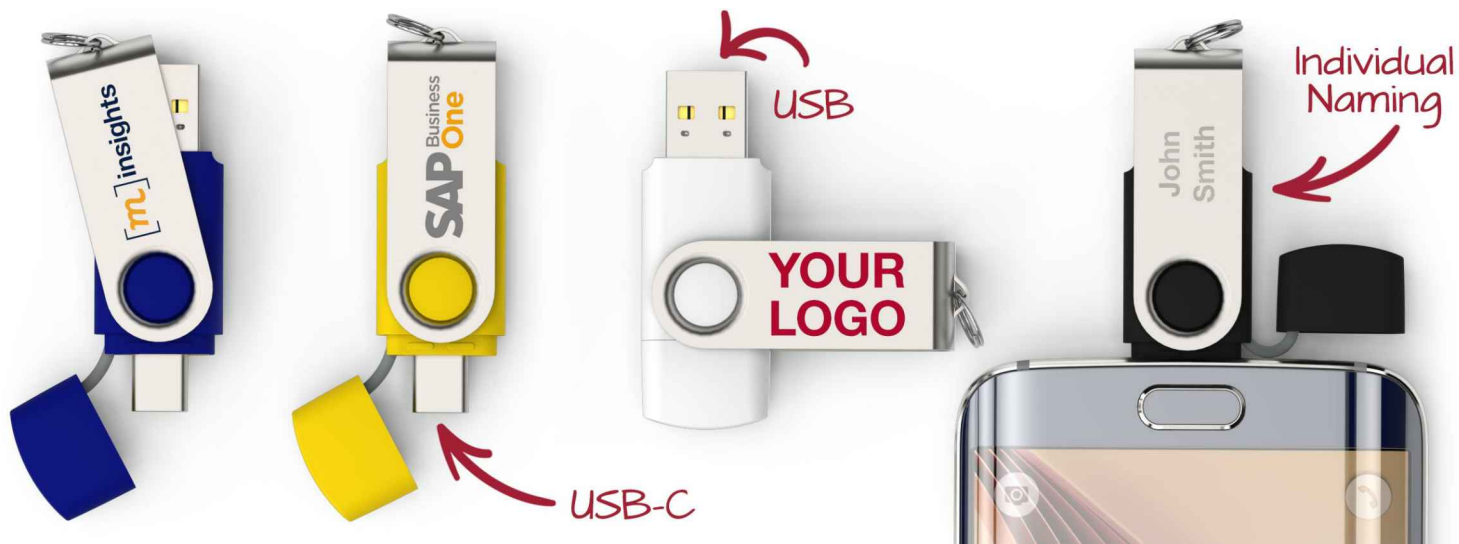

# Twister Go

The Twister Go is the younger brother of the [Twister USB Flash Drive](#). It features two USB connectors on the one Flash Drive. One end features the standard USB connector that you can use on laptops and PCs. The other end is a USB-C connector, suitable for use with portable devices such as smartphones, tablets and digital cameras. The protective cap is tethered to the body of the Flash Drive to prevent loss.

# Twister Go

<b>Capacities</b>	2GB, 4GB, 8GB, 16GB, 32GB, 64GB, 128GB		
<b>Colours</b>			
<b>Lead Time</b>	6 working days		
<b>Branding</b>	<div data-bbox="518 387 730 595"><p>SCREEN PRINTING</p><p>1 - 4 COLORS</p></div>	<div data-bbox="746 387 954 595"><p>LASER ENGRAVING</p></div>	<div data-bbox="1002 398 1145 577"><p>INDIVIDUAL NAMING</p></div>
<b>Branding Area</b>	<p><b>Screen Printing</b></p> <p>Area Front: 24.5mm X 14mm Area Back: 24.5mm X 14mm</p>	<p><b>Laser Engraving</b></p> <p>Area Front: 24.5mm X 13mm Area Back: 24.5mm X 13mm</p>	
<b>Dimensions and Weight</b>	<p>Length: 58.5mm (2.3 inches) Width: 19mm (0.75 inches) Height: 9.7mm (0.38 inches) Weight: 13 grams (0.46 ounces)</p>		