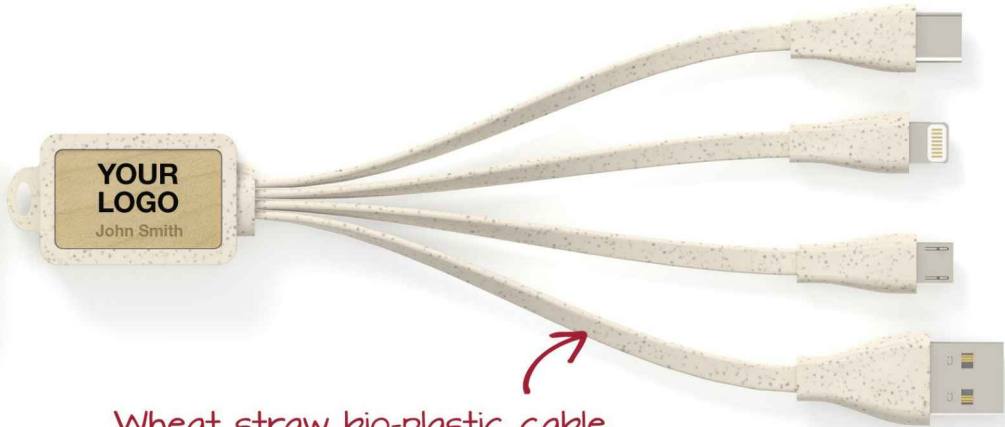

# Multi Wood

Wheat straw bio-plastic cable

Just like our [Multi USB Cable](#), the Multi Wood combines 4 USB cables into 1 fantastic promotional product that'll be kept and reused for years to come. Simply plug the Standard USB connector into a power source and charge up to 3 devices via the USB-C connector, Lightning adapter and the Micro-USB connector. The Multi Wood features a stunning wooden surface that's ready to be branded with your logo, and eco-friendly wheat straw bio-plastic cables.

# Multi Wood

<b>Colours</b>	
<b>Lead Time</b>	5 working days
<b>Branding</b>	<div style="display: flex; justify-content: space-around; align-items: center;"><div style="text-align: center;"><p>SCREEN PRINTING 1 - 4 COLORS</p></div><div style="text-align: center;"><p>PHOTO PRINTING</p></div><div style="text-align: center;"><p>LASER ENGRAVING</p></div><div style="text-align: center;"><p>INDIVIDUAL NAMING</p></div></div>
<b>Branding Area</b>	<div style="display: flex; justify-content: space-around;"><div style="text-align: center;"><p><b>Screen Printing</b></p><p>Area Top: 23mm X 12mm</p></div><div style="text-align: center;"><p><b>Photo Printing</b></p><p>Area Top: 23mm X 12mm</p></div><div style="text-align: center;"><p><b>Laser Engraving</b></p><p>Area Top: 23mm X 12mm</p></div></div> 
<b>Dimensions and Weight</b>	Length: 155mm (6.1 inches) Width: 21.5mm (0.85 inches) Height: 15mm (0.59 inches) Weight: 16.6 grams (0.59 ounces)