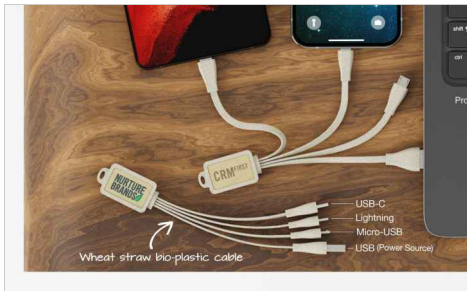

# Multi Wood

Wheat straw bio-plastic cable

Just like our [Multi USB Cable](#), the Multi Wood combines 4 USB cables into 1 fantastic promotional product that'll be kept and reused for years to come. Simply plug the Standard USB connector into a power source and charge up to 3 devices via the USB-C connector, Lightning adapter and the Micro-USB connector. The Multi Wood features a stunning wooden surface that's ready to be branded with your logo, and eco-friendly wheat straw bio-plastic cables.

# Multi Wood

<b>Colours</b>	
<b>Lead Time</b>	5 working days
<b>Branding</b>	<div style="display: flex; justify-content: space-around; align-items: center;"><div style="text-align: center;"><p>SCREEN PRINTING 1 - 4 COLORS</p></div><div style="text-align: center;"><p>PHOTO PRINTING</p></div><div style="text-align: center;"><p>LASER ENGRAVING</p></div><div style="text-align: center;"><p>INDIVIDUAL NAMING</p></div></div>
<b>Branding Area</b>	<div style="display: flex; justify-content: space-around;"><div style="text-align: center;"><p><b>Screen Printing</b></p><p>Area Top: 23mm X 12mm</p></div><div style="text-align: center;"><p><b>Photo Printing</b></p><p>Area Top: 23mm X 12mm</p></div><div style="text-align: center;"><p><b>Laser Engraving</b></p><p>Area Top: 23mm X 12mm</p></div></div> 
<b>Dimensions and Weight</b>	Length: 155mm (6.1 inches) Width: 21.5mm (0.85 inches) Height: 15mm (0.59 inches) Weight: 16.6 grams (0.59 ounces)