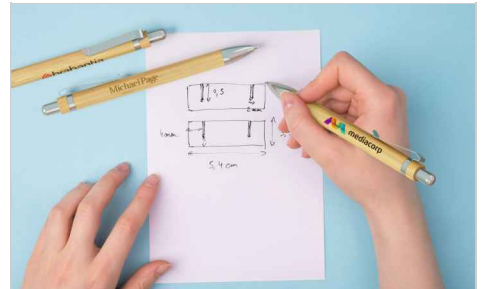

Essence

The Essence is a beautifully crafted ballpoint pen that features a bamboo exterior ready to be Photo Printed or Laser Engraved with your logo. The ballpoint reveals and retracts via the rounded click button at the top of the pen, and the stylish silver clip ensures the Essence goes wherever you go. A fantastic promotional product that'll be used daily.

Colours			
Lead Time	8 working days		
Branding	<div style="display: flex; justify-content: space-around;"><div style="text-align: center;"><p>PHOTO PRINTING</p></div><div style="text-align: center;"><p>LASER ENGRAVING</p></div><div style="text-align: center;"><p>INDIVIDUAL NAMING</p></div></div>		
Branding Area	<table style="width: 100%;"><tr><td style="width: 50%;">Photo Printing Area Front: 70mm X 7.5mm Area Back: 70mm X 7.5mm</td><td style="width: 50%;">Laser Engraving Area Front: 70mm X 5mm Area Back: 70mm X 5mm</td></tr></table> 	Photo Printing Area Front: 70mm X 7.5mm Area Back: 70mm X 7.5mm	Laser Engraving Area Front: 70mm X 5mm Area Back: 70mm X 5mm
Photo Printing Area Front: 70mm X 7.5mm Area Back: 70mm X 7.5mm	Laser Engraving Area Front: 70mm X 5mm Area Back: 70mm X 5mm		
Dimensions and Weight	Length: 138mm (5.43 inches) Diameter: 11mm (0.43 inches) Weight: 9 grams (0.32 ounces)		