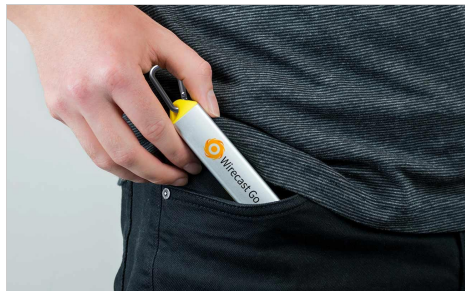

# Element

Individual Naming

The Element Power Bank is a sleek and stylish Power Bank that will become a useful companion for your Customers' smartphone or tablet. The outer-shell is made from aluminium which can have your logo either Screen Printed or Laser Engraved. The Element also features a useful LED torch.

# Element

<b>Capacities</b>	2200mAh, 2600mAh, 3000mAh, 3350mAh				
<b>Colours</b>					
<b>Lead Time</b>	7 working days				
<b>Branding</b>	<div data-bbox="539 389 746 595"><p>SCREEN PRINTING</p><p>1 - 4 COLORS</p></div> <div data-bbox="764 389 971 595"><p>LASER ENGRAVING</p></div> <div data-bbox="1019 398 1163 580"><p>INDIVIDUAL NAMING</p></div>				
<b>Branding Area</b>	<table><tr><td><b>Screen Printing</b></td><td><b>Laser Engraving</b></td></tr><tr><td>Area Front: 80mm X 13mm Area Back: 80mm X 13mm</td><td>Area Front: 75mm X 13mm Area Back: 75mm X 13mm</td></tr></table> 	<b>Screen Printing</b>	<b>Laser Engraving</b>	Area Front: 80mm X 13mm Area Back: 80mm X 13mm	Area Front: 75mm X 13mm Area Back: 75mm X 13mm
<b>Screen Printing</b>	<b>Laser Engraving</b>				
Area Front: 80mm X 13mm Area Back: 80mm X 13mm	Area Front: 75mm X 13mm Area Back: 75mm X 13mm				
<b>Dimensions and Weight</b>	Length: 104mm (4.09 inches) Width: 23mm (0.91 inches) Height: 23mm (0.91 inches) Weight: 79 grams (2.79 ounces)				
<b>Tech Specs</b>	Input: 5V/1A, Output: 5V/1A Battery Type: Lithium-ion Full Charge Time: 3-4 Hours				