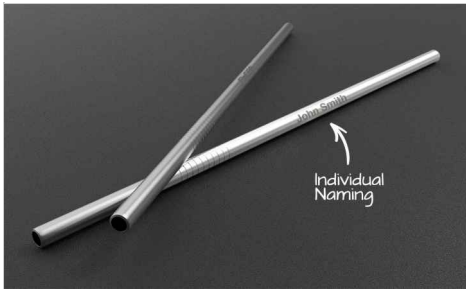

Straight

The Straight reusable metal straw has a dedicated branding area that can be Laser Engraved with your logo in super-precise detail. Each straw is attached to a cardboard backing for easy distribution at your next Conference or Event, and it also comes with a handy straw cleaner too.

Straight

Colours	
Lead Time	6 working days
Branding	<div><div><p>LASER ENGRAVING</p></div><div><p>INDIVIDUAL NAMING</p></div></div>
Branding Area	<p>Laser Engraving</p> <p>Area Side: 85mm X 4.5mm</p> 
Dimensions and Weight	<p>Length: 214mm (8.43 inches)</p> <p>Diameter: 6mm (0.24 inches)</p> <p>Weight: 11.6 grams (0.41 ounces)</p>