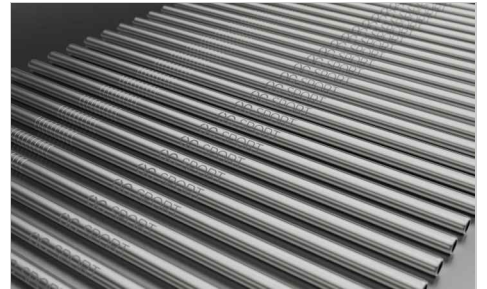

Straight

The Straight reusable metal straw has a dedicated branding area that can be Laser Engraved with your logo in super-precise detail. Each straw is attached to a cardboard backing for easy distribution at your next Conference or Event, and it also comes with a handy straw cleaner too.

Straight

Colours	
Lead Time	6 working days
Branding	<div><div><p>LASER ENGRAVING</p></div><div><p>INDIVIDUAL NAMING</p></div></div>
Branding Area	<p>Laser Engraving</p> <p>Area Side: 85mm X 4.5mm</p> 
Dimensions and Weight	<p>Length: 214mm (8.43 inches)</p> <p>Diameter: 6mm (0.24 inches)</p> <p>Weight: 11.6 grams (0.41 ounces)</p>