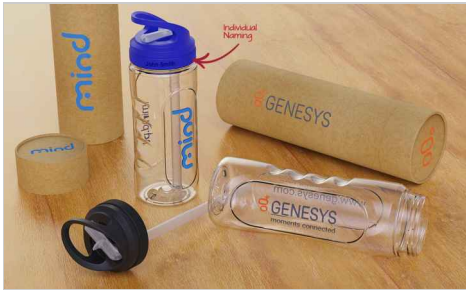

Wave

Our Wave Water Bottle is packed with features including an inbuilt drinking straw, a handy carry loop and multiple branding options for your logo, slogan and more. The Wave is a great Corporate Gift idea and it's also an extremely popular giveaway item at Conferences and Events.

Dimensions and Weight

Wave 500

Height: 215mm (8.46 inches)

Diameter: 73mm (2.87 inches)

Weight: 116 grams (4.09 ounces)

Wave 750

Height: 251mm (9.88 inches)

Diameter: 77mm (3.03 inches)

Weight: 135 grams (4.76 ounces)